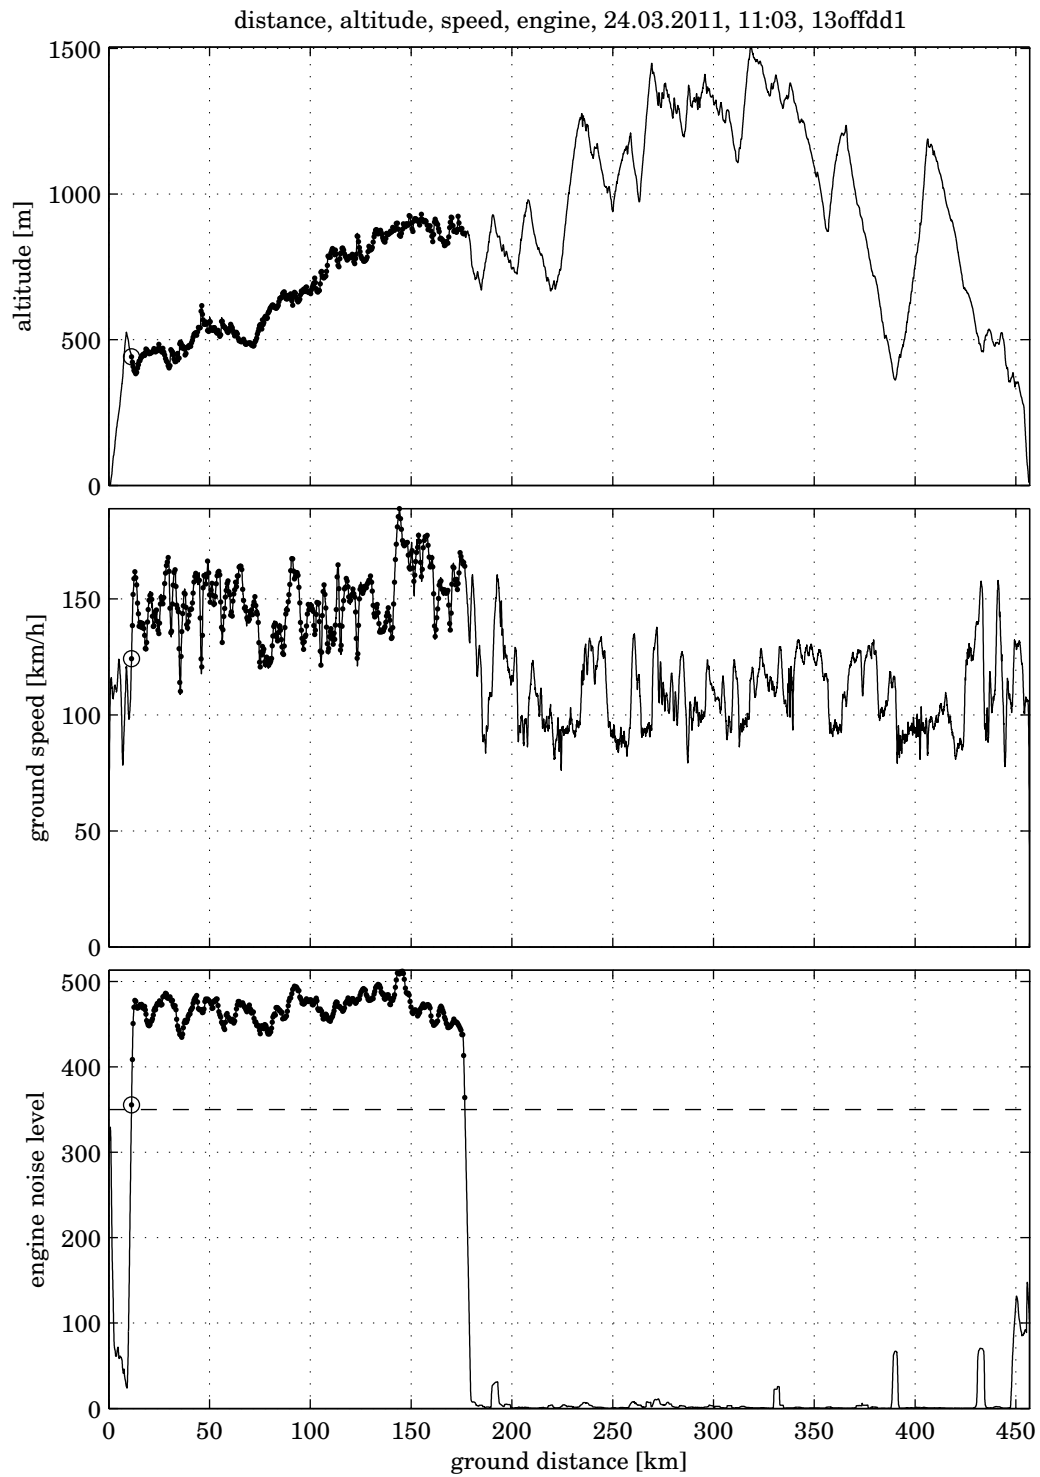

---

start, operation, tested

date	id	pilot	start	runtime	remark
28.11.2010	D-KCKM	Meitzner	2	38	0bsffdd1
24.03.2011	D-KCKM	Meitzner	1	67	13offdd1
15.04.2011	D-KCKM	Meitzner	2	67	14fg2rs1
			5	172	
				min	

17.04.2014

figure 1: time, altitude, speed, engine, 28.11.2010, 13:09

figure 2: distance, altitude, speed, engine, 28.11.2010, 13:09

figure 3: time, altitude, speed, engine, 24.03.2011, 11:03

figure 4: distance, altitude, speed, engine, 24.03.2011, 11:03

figure 5: time, altitude, speed, engine, 15.04.2011, 10:32

figure 6: distance, altitude, speed, engine, 15.04.2011, 10:32