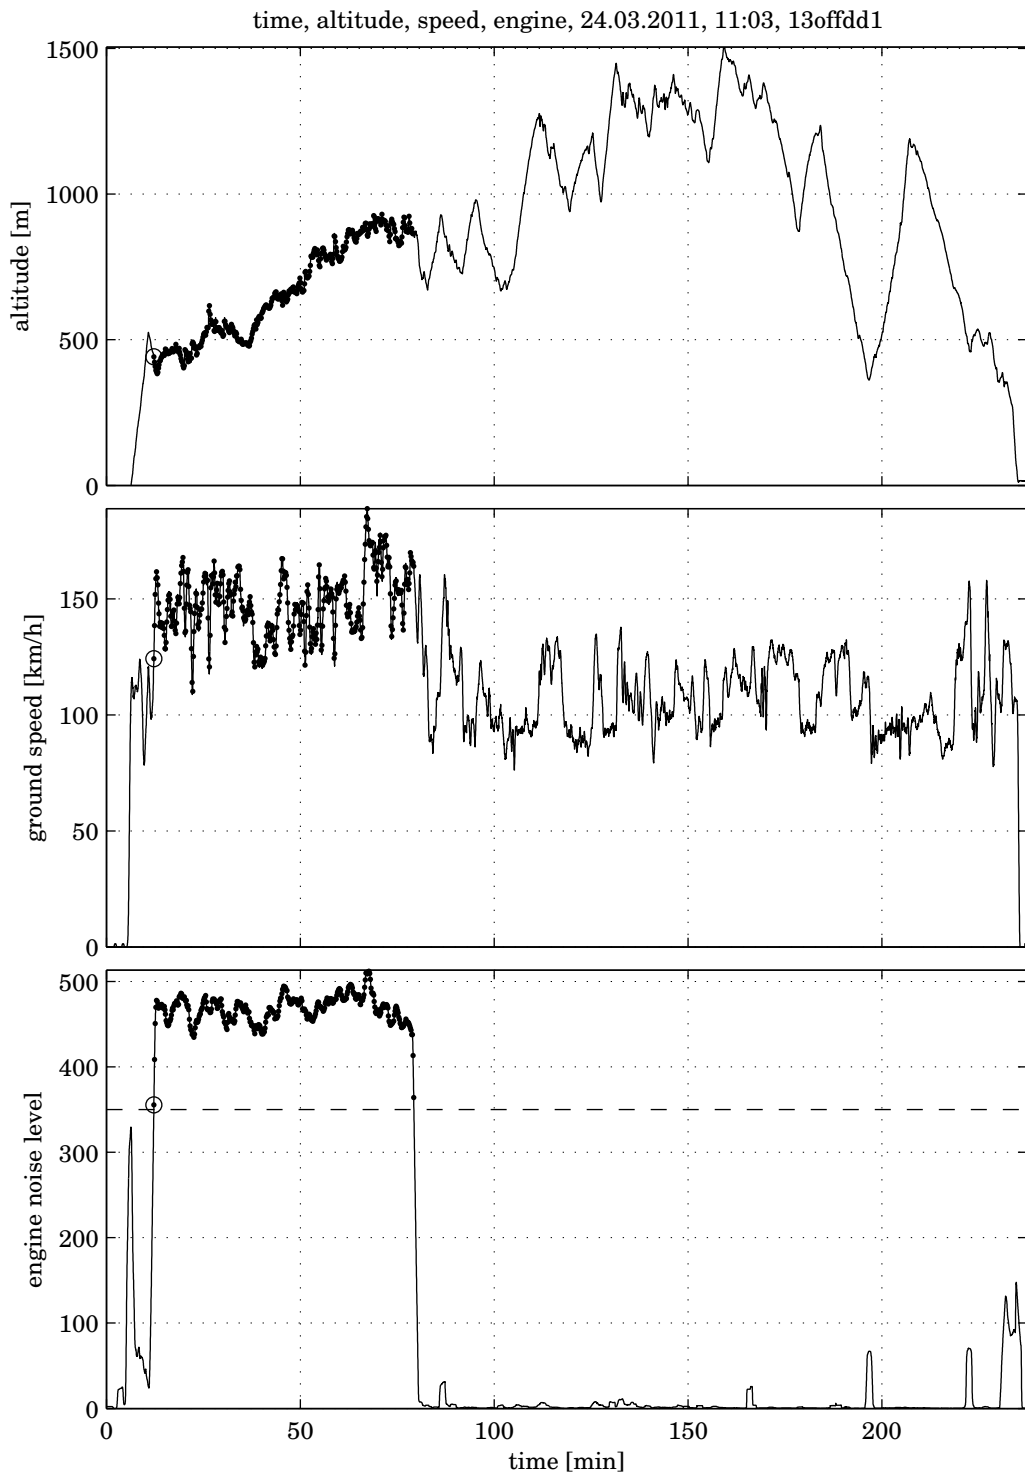

---

start, operation, tested

date	id	pilot	start	runtime	remark
28.11.2010	D-KCKM	Meitzner	2	38	0bsffdd1
24.03.2011	D-KCKM	Meitzner	1	67	13offdd1
15.04.2011	D-KCKM	Meitzner	2	67	14fg2rs1
			5	172	
				min	

17.04.2014

figure 1: time, altitude, speed, engine, 28.11.2010, 13:09

figure 2: distance, altitude, speed, engine, 28.11.2010, 13:09

figure 3: time, altitude, speed, engine, 24.03.2011, 11:03

figure 4: distance, altitude, speed, engine, 24.03.2011, 11:03

figure 5: time, altitude, speed, engine, 15.04.2011, 10:32

figure 6: distance, altitude, speed, engine, 15.04.2011, 10:32