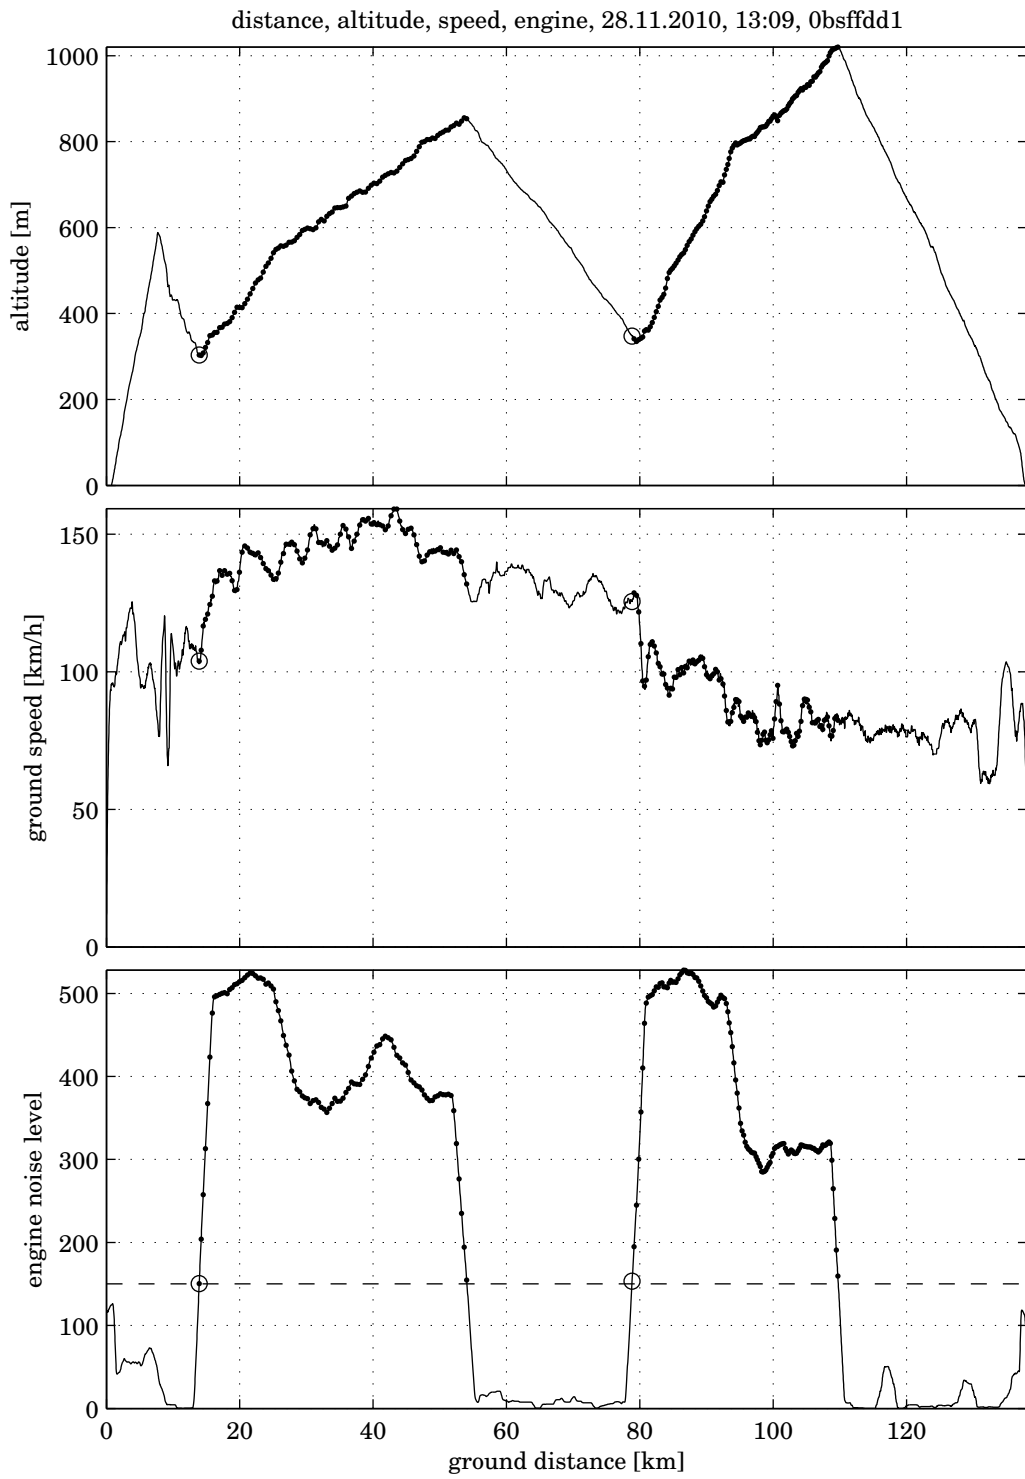

---

start, operation, tested

date	id	pilot	start	runtime	remark
28.11.2010	D-KCKM	Meitzner	2	38	0bsffdd1
24.03.2011	D-KCKM	Meitzner	1	67	13offdd1
15.04.2011	D-KCKM	Meitzner	2	67	14fg2rs1
			5	172	
				min	

17.04.2014

figure 1: time, altitude, speed, engine, 28.11.2010, 13:09

figure 2: distance, altitude, speed, engine, 28.11.2010, 13:09

figure 3: time, altitude, speed, engine, 24.03.2011, 11:03

figure 4: distance, altitude, speed, engine, 24.03.2011, 11:03

figure 5: time, altitude, speed, engine, 15.04.2011, 10:32

figure 6: distance, altitude, speed, engine, 15.04.2011, 10:32