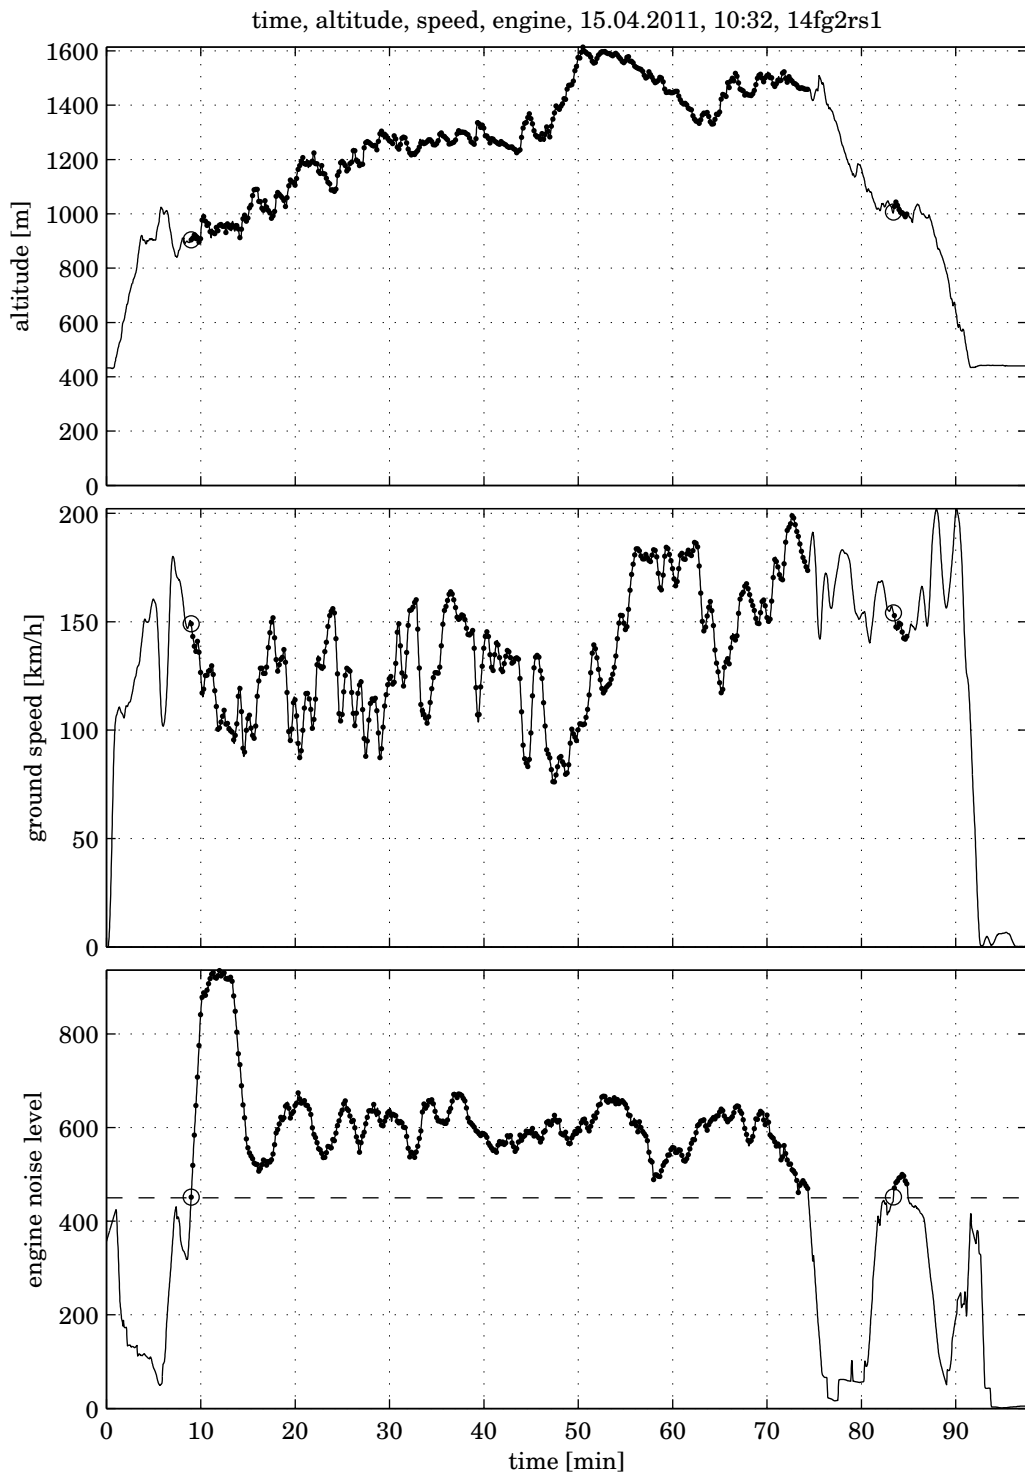

---

start, operation, tested

date	id	pilot	start	runtime	remark
28.11.2010	D-KCKM	Meitzner	2	38	0bsffdd1
24.03.2011	D-KCKM	Meitzner	1	67	13offdd1
15.04.2011	D-KCKM	Meitzner	2	67	14fg2rs1
			5	172	
				min	

17.04.2014

figure 1: time, altitude, speed, engine, 28.11.2010, 13:09

figure 2: distance, altitude, speed, engine, 28.11.2010, 13:09

figure 3: time, altitude, speed, engine, 24.03.2011, 11:03

figure 4: distance, altitude, speed, engine, 24.03.2011, 11:03

figure 5: time, altitude, speed, engine, 15.04.2011, 10:32

figure 6: distance, altitude, speed, engine, 15.04.2011, 10:32