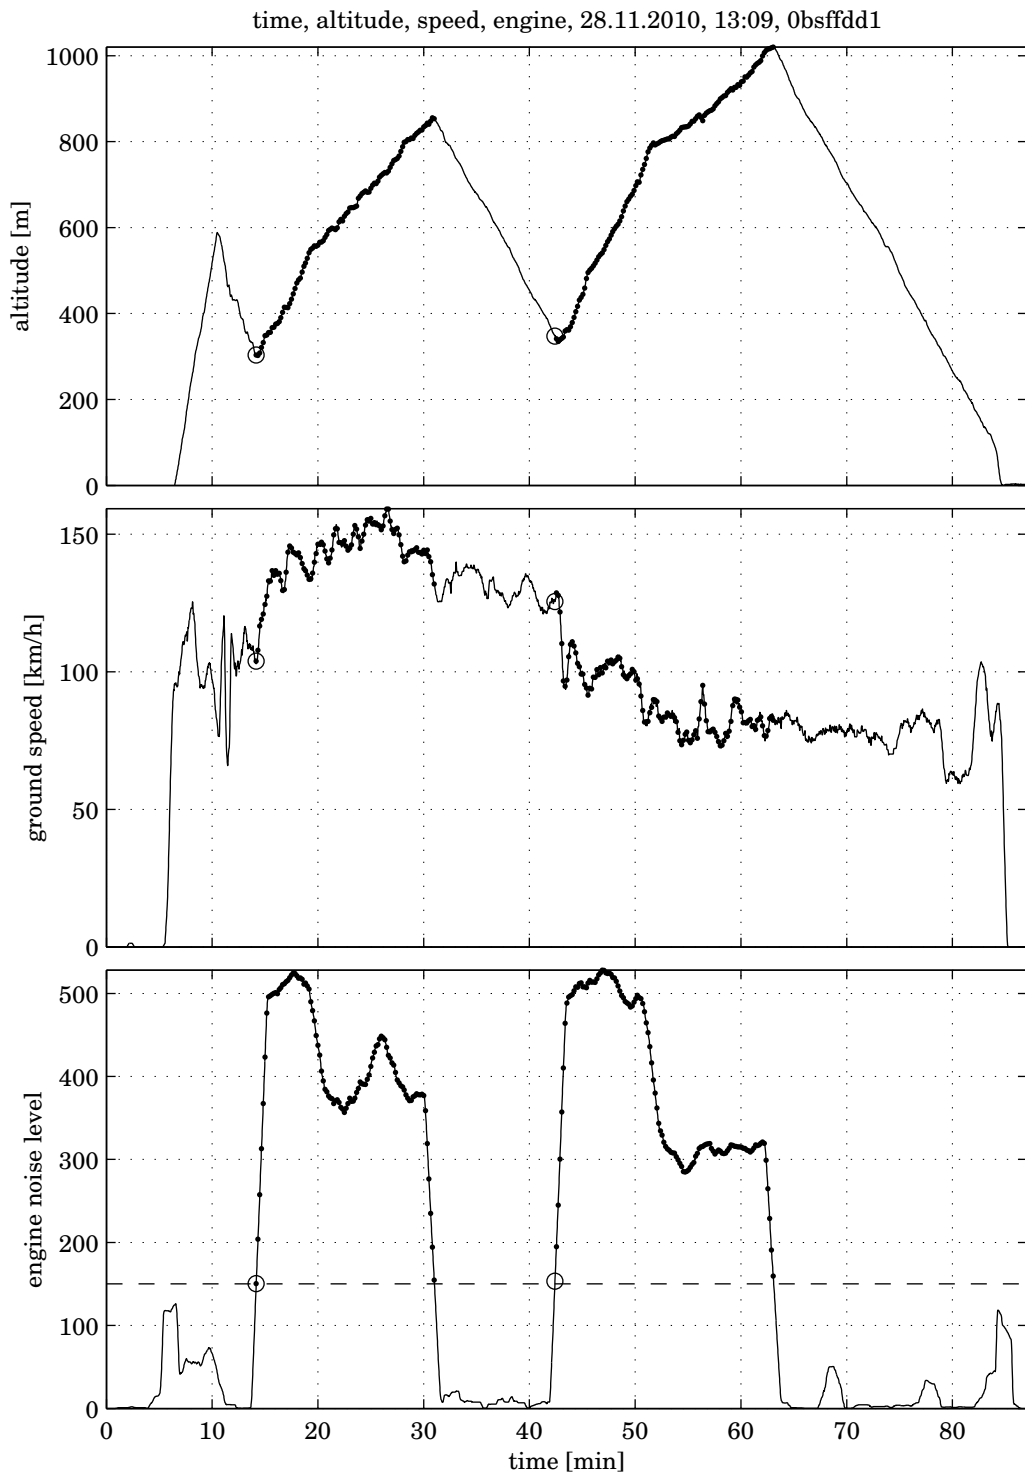

---

start, operation, tested

date	id	pilot	start	runtime	remark
28.11.2010	D-KCKM	Meitzner	2	38	0bsffdd1
24.03.2011	D-KCKM	Meitzner	1	67	13offdd1
15.04.2011	D-KCKM	Meitzner	2	67	14fg2rs1
			5	172	
				min	

17.04.2014

figure 1: time, altitude, speed, engine, 28.11.2010, 13:09

figure 2: distance, altitude, speed, engine, 28.11.2010, 13:09

figure 3: time, altitude, speed, engine, 24.03.2011, 11:03

figure 4: distance, altitude, speed, engine, 24.03.2011, 11:03

figure 5: time, altitude, speed, engine, 15.04.2011, 10:32

figure 6: distance, altitude, speed, engine, 15.04.2011, 10:32