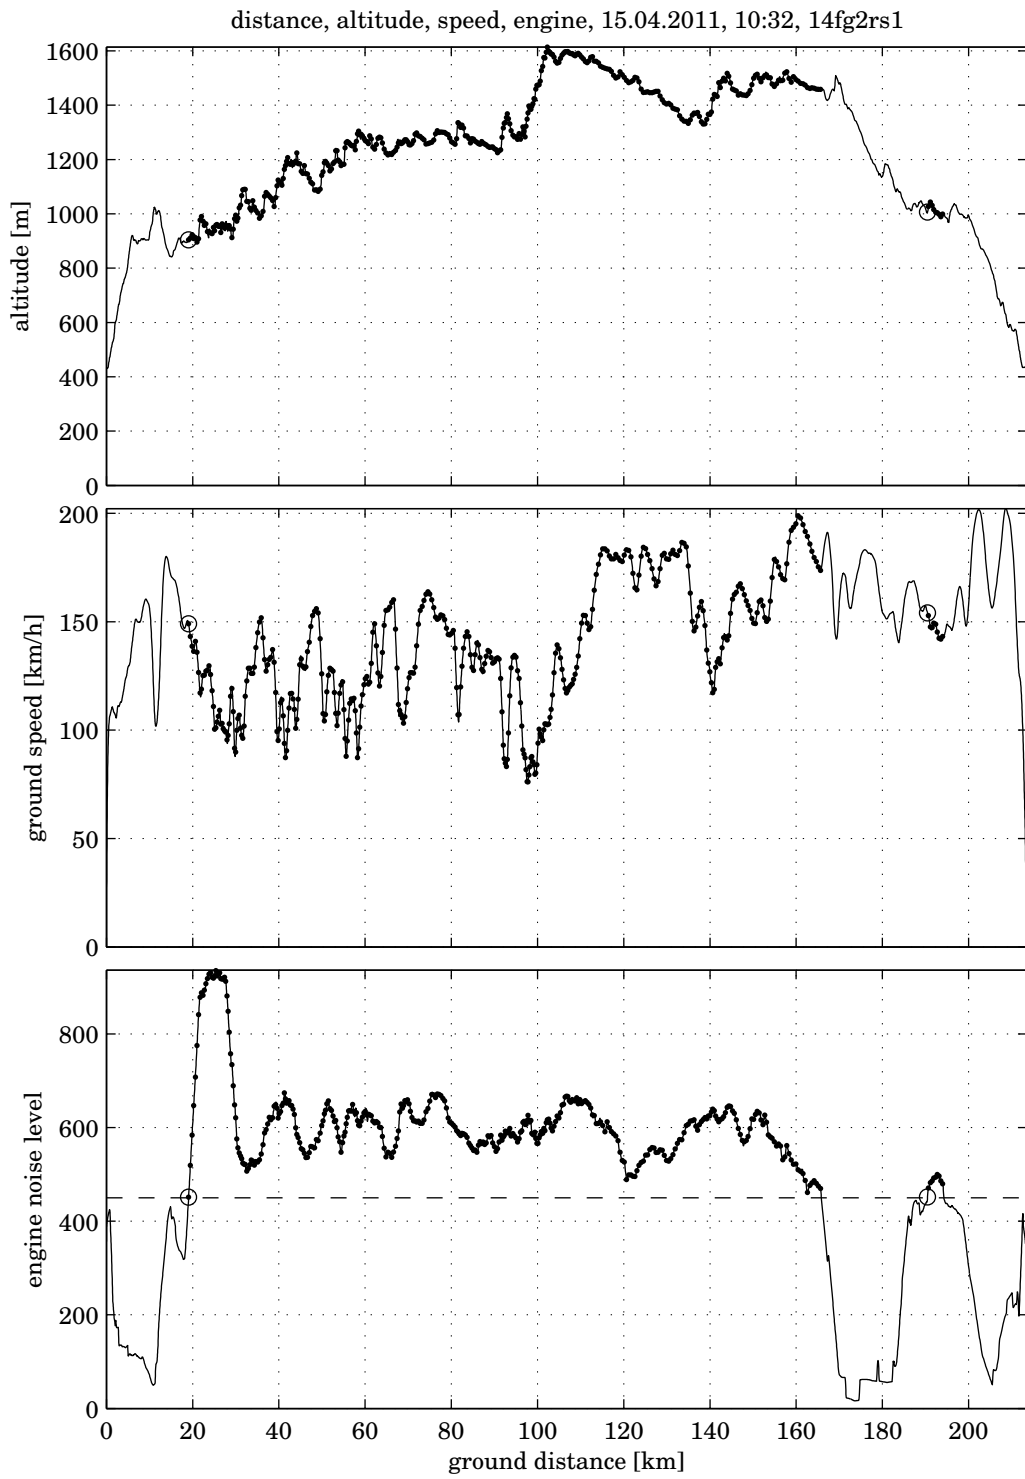

---

start, operation, tested

date	id	pilot	start	runtime	remark
28.11.2010	D-KCKM	Meitzner	2	38	0bsffdd1
24.03.2011	D-KCKM	Meitzner	1	67	13offdd1
15.04.2011	D-KCKM	Meitzner	2	67	14fg2rs1
			5	172	
				min	

17.04.2014

figure 1: time, altitude, speed, engine, 28.11.2010, 13:09

figure 2: distance, altitude, speed, engine, 28.11.2010, 13:09

figure 3: time, altitude, speed, engine, 24.03.2011, 11:03

figure 4: distance, altitude, speed, engine, 24.03.2011, 11:03

figure 5: time, altitude, speed, engine, 15.04.2011, 10:32

figure 6: distance, altitude, speed, engine, 15.04.2011, 10:32